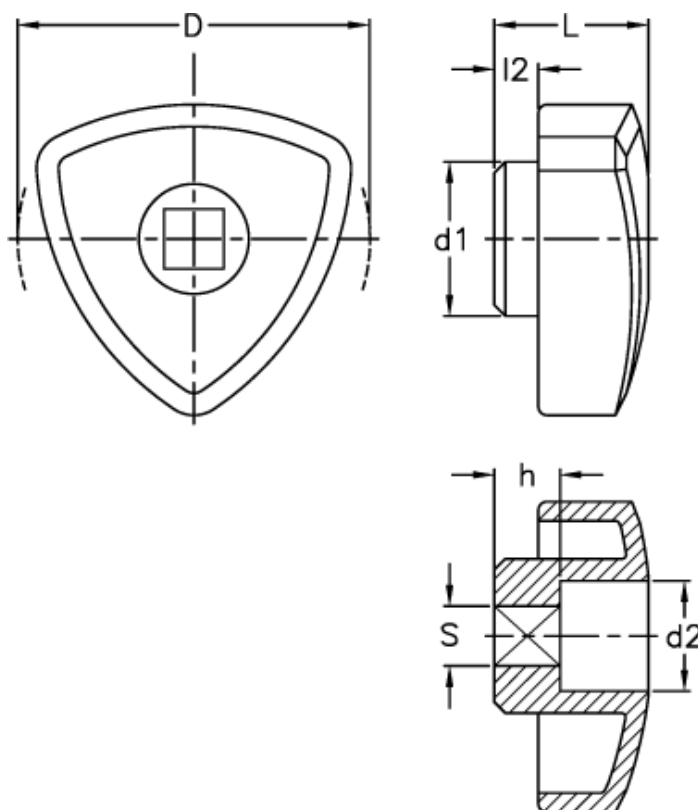

Article number: 2302084231
Description: E+G Lock knob
VTR.60 N-7x7

Measures

d = 60
d1 = 22
d2 = 19
h = 12
L = 26
l2 = 7
S H9 = 7x7